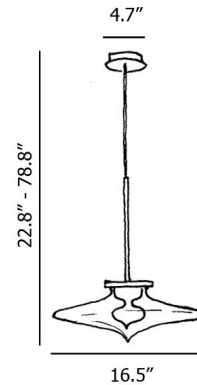

Lightology

lightology.com
866-954-4489
07-08-26

Project: _____

Company: _____

Location: _____ Fixture Type: _____

SPEC #: **FIS1478156**

Approved On: _____ Approved By: _____

Desideria Stem Pendant

By Fisionarte

Description

The Desideria Stem Pendant is inspired by a blooming bud in the springtime. The delicately curved inner shade is formed of satin white glass for a softened glow. The large outer transparent glass shade creates a dazzling bubble effect. Transformer included.

Shown in antique brass / transparent

Specifications

COLOR Transparent
BODY FINISH Antique Brass
WATTAGE 12.6W
DIMMER 0-10V
DIMENSIONS 16.53"W x 22.83"H
INTEGRATED LED MODULE 1 x LED/12.6W/120V LED

Technical Information