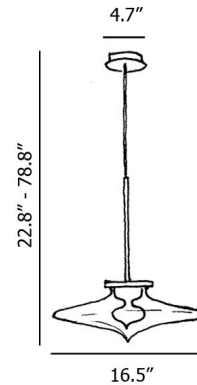

## Desideria Stem Pendant By Fisionarte

### Description

The Desideria Stem Pendant is inspired by a blooming bud in the springtime. The delicately curved inner shade is formed of satin white glass for a softened glow. The large outer transparent glass shade creates a dazzling bubble effect. Transformer included.

### Specifications

COLOR	Transparent
BODY FINISH	Antique Brass
WATTAGE	12.6W
DIMMER	0-10V
DIMENSIONS	16.53"W x 22.83"H
INTEGRATED LED MODULE	1 x LED/12.6W/120V LED