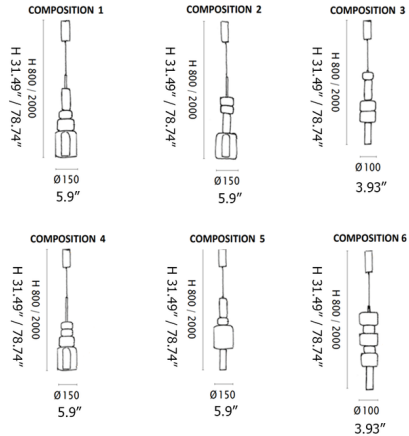

Lightology

lightology.com
866-954-4489
06-30-26

Project: _____

Company: _____

Location: _____ Fixture Type: _____

SPEC #: **FIS1478189**

Approved On: _____ Approved By: _____

Uno+ Pendant By Fisionarte

Description

The Uno+ Pendant features a beautiful combination of stacked glass cylinders and glossy metal beads. The opaque surface combined with the reflections from the borosilicate glass creates an intriguing play of light and shadow. This elegant yet minimalist piece is the perfect addition to any contemporary space.

Specifications

COLOR . . . . . N/A
BODY FINISH . . . . . Dark Antique Brass
WATTAGE 7W
DIMMER . . . . . Standard 120V
DIMENSIONS . . . . . 3.93"W x 31.49"H
BULB NOT INCLUDED . . . . . 1 x MR16/GU10/7W/120V LED

Technical Information

LAMP COLOR 3000K
LUMENS/WATT 72.86
LUMINOUS FLUX . . . . . 510 lumens

Shown in dark antique brass

CLICK TO VIEW PRODUCT

Notes: