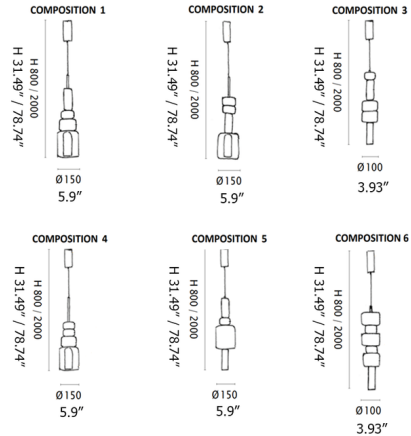

Specifications

COLOR N/A
 BODY FINISH Dark Antique Brass
 WATTAGE 7W
 DIMMER Standard 120V
 DIMENSIONS 3.93"W x 31.49"H
 BULB NOT INCLUDED 1 x MR16/GU10/7W/120V LED

Technical Information

LAMP COLOR 3000K
 LUMENS/WATT 72.86
 LUMINOUS FLUX 510 lumens

Notes:

Shown in dark antique brass

CLICK TO VIEW PRODUCT