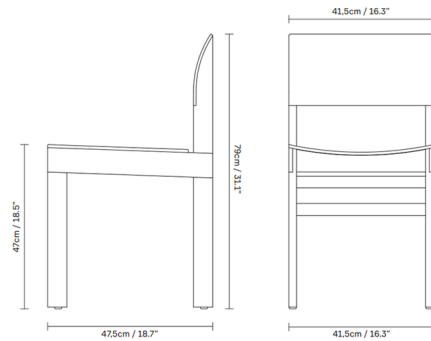

## Sonder Chair By Form & Refine

### Specifications

COLOR	N/A
BODY FINISH	Natural Oiled Oak
WATTAGE	N/A
DIMMER	N/A
DIMENSIONS	16.3"W x 31.1"H x 18.7"D
BULB	N/A
COUNTRY OF ORIGIN	Denmark

CLICK TO VIEW PRODUCT

Notes: