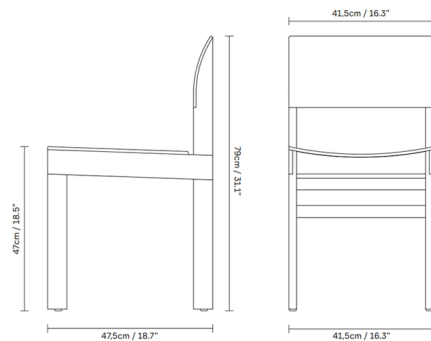

Lightology

lightology.com
866-954-4489
04-25-26

Project: _____

Company: _____

Location: _____ Fixture Type: _____

SPEC #: **FNRI478196**

Approved On: _____ Approved By: _____

Sonder Chair By Form & Refine

Shown in natural oiled oak

Specifications

COLOR N/A
BODY FINISH Natural Oiled Oak
WATTAGE N/A
DIMMER N/A
DIMENSIONS 16.3"W x 31.1"H x 18.7"D
BULB N/A
COUNTRY OF ORIGIN Denmark

CLICK TO VIEW PRODUCT

Notes: