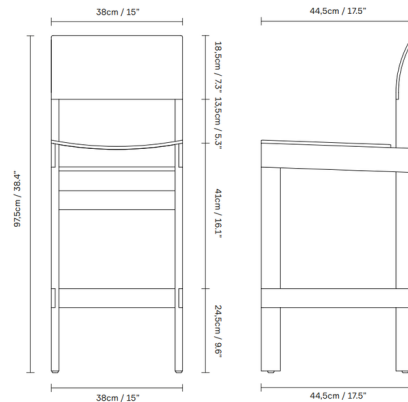

By Form & Refine

Description

The Sonder Bar Chair 65 offers high comfort with its long backrest and softly curved seat. Characterized by a touch of Brutalism, the simple modern frame is crafted to withstand everyday wear and tear. Over time, the natural patina will subtly shift as the wood ages.

Shown in natural oiled oak

Specifications

COLOR	N/A
BODY FINISH	Natural Oiled Oak
WATTAGE	N/A
DIMMER	N/A
DIMENSIONS	15"W x 38.4"H x 17.5"D
BULB	N/A
COUNTRY OF ORIGIN	Denmark

CLICK TO VIEW PRODUCT

Notes: