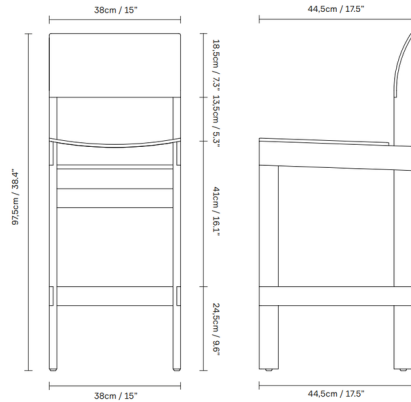

By Form & Refine

Description

The Sonder Bar Chair 65 offers high comfort with its long backrest and softly curved seat. Characterized by a touch of Brutalism, the simple modern frame is crafted to withstand everyday wear and tear. Over time, the natural patina will subtly shift as the wood ages.

Shown in natural oiled oak

Specifications

COLOR	N/A
BODY FINISH	Natural Oiled Oak
WATTAGE	N/A
DIMMER	N/A
DIMENSIONS	15"W x 38.4"H x 17.5"D
BULB	N/A
COUNTRY OF ORIGIN	Denmark

CLICK TO VIEW PRODUCT

Notes: