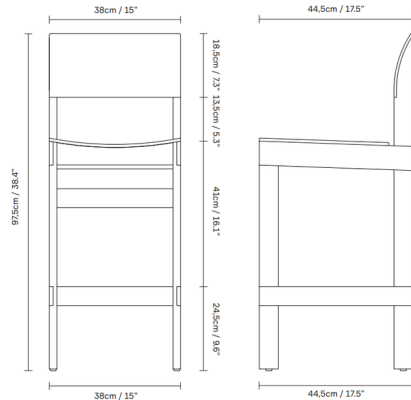

### Description

The Sonder Bar Chair 65 offers high comfort with its long backrest and softly curved seat. Characterized by a touch of Brutalism, the simple modern frame is crafted to withstand everyday wear and tear. Over time, the natural patina will subtly shift as the wood ages. The cushion is made of durable Kvadrat fabric, in a blend of wool and viscose.

### Specifications

COLOR	.....	N/A
BODY FINISH	.....	Natural Oiled Oak
WATTAGE	.....	N/A
DIMMER	.....	N/A
DIMENSIONS	.....	15"W x 38.4"H x 17.5"D
BULB	.....	N/A
COUNTRY OF ORIGIN	.....	Denmark

CLICK TO VIEW PRODUCT