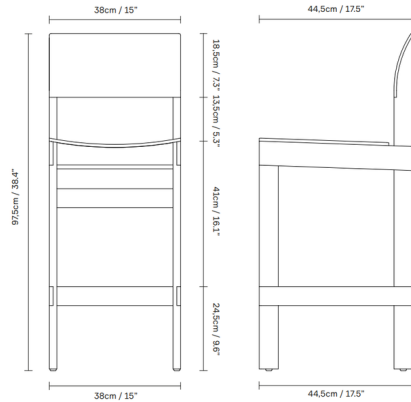

By Form & Refine

Description

The Sonder Bar Chair 65 offers high comfort with its long backrest and softly curved seat. Characterized by a touch of Brutalism, the simple modern frame is crafted to withstand everyday wear and tear. Over time, the natural patina will subtly shift as the wood ages. The cushion is made of durable Kvadrat fabric, in a blend of wool and viscose.

Shown in natural oiled oak

Specifications

COLOR	N/A
BODY FINISH	Natural Oiled Oak
WATTAGE	N/A
DIMMER	N/A
DIMENSIONS	15"W x 38.4"H x 17.5"D
BULB	N/A
COUNTRY OF ORIGIN	Denmark

CLICK TO VIEW PRODUCT

Notes: