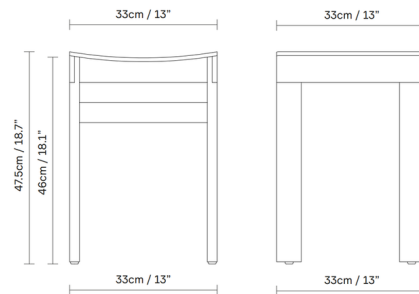

Shown in natural oiled oak

Specifications

COLOR	N/A
BODY FINISH	Natural Oiled Oak
WATTAGE	N/A
DIMMER	N/A
DIMENSIONS	13"W x 18.7"H x 13"D
BULB	N/A
COUNTRY OF ORIGIN	Denmark

CLICK TO VIEW PRODUCT

Notes: