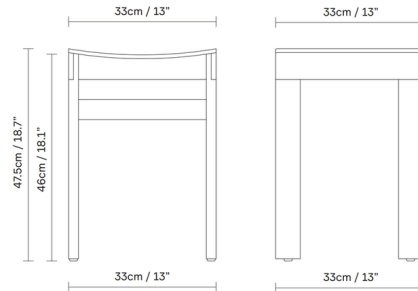

### Specifications

COLOR	N/A
BODY FINISH	Natural Oiled Oak
WATTAGE	N/A
DIMMER	N/A
DIMENSIONS	13"W x 18.7"H x 13"D
BULB	N/A
COUNTRY OF ORIGIN	Denmark

CLICK TO VIEW PRODUCT

Notes: