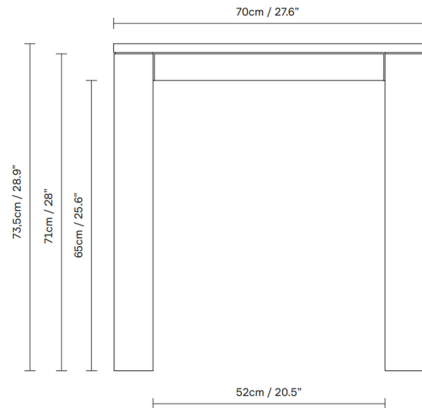

By Form & Refine

Description

The Element Table is an ultra-slim piece with a minimalist style. It's smooth oak veneer tabletop appears to float atop slightly recessed solid oak legs, with a fine line between them. Built to last, the Element robust piece is engineered to withstand everyday use and most impacts.

Specifications

COLOR	N/A
BODY FINISH	N/A
WATTAGE	N/A
DIMMER	N/A
DIMENSIONS	27.6"W x 28.9"H x 27.6"D
BULB	N/A
COUNTRY OF ORIGIN	Poland

CLICK TO VIEW PRODUCT

Notes: