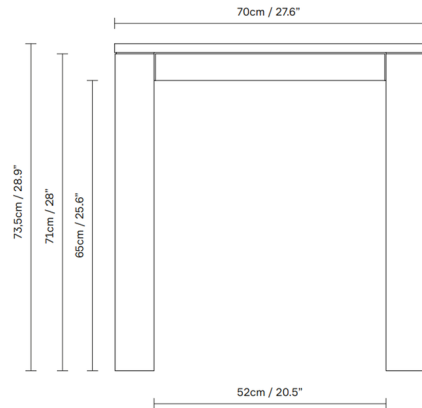

By Form & Refine

Description

The Element Table is an ultra-slim piece with a minimalist style. It's smooth oak veneer tabletop appears to float atop slightly recessed solid oak legs, with a fine line between them. Built to last, the Element robust piece is engineered to withstand everyday use and most impacts.

Specifications

COLOR	N/A
BODY FINISH	N/A
WATTAGE	N/A
DIMMER	N/A
DIMENSIONS	27.6"W x 28.9"H x 27.6"D
BULB	N/A
COUNTRY OF ORIGIN	Poland

CLICK TO VIEW PRODUCT

Notes: