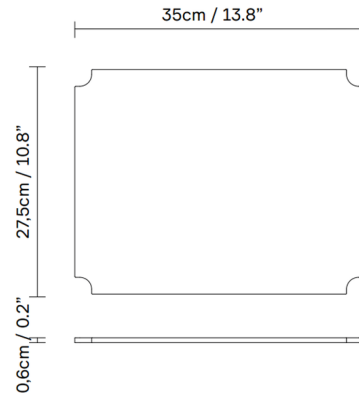

## Pillar Storage Box Lid

By Form & Refine

### Description

The Pillar Storage Box Lid is for use with the Pillar Storage box. The beech plywood shape is cut to fit around the four corner dowels, balancing perfectly on top.

Shown in matte beech lacquer

### Specifications

COLOR	N/A
BODY FINISH	Matte Beech Lacquer
WATTAGE	N/A
DIMMER	N/A
DIMENSIONS	13.8"L x 10.8"W x 0.2"H
BULB	N/A
COUNTRY OF ORIGIN	Poland

CLICK TO VIEW PRODUCT

Notes: