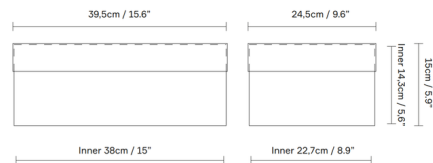

Shown in brown

Specifications

COLOR	N/A
BODY FINISH	Brown
WATTAGE	N/A
DIMMER	N/A
DIMENSIONS	15.6"L x 15.6"W x 5.9"H x 9.6"D
BULB	N/A
COUNTRY OF ORIGIN	Denmark

CLICK TO VIEW PRODUCT

Notes: