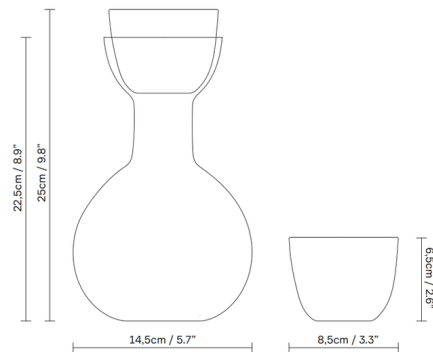

By Form & Refine

Description

Named for the pine forests where the Portugal glass industry was founded, the Pinho Carafe and Glass honors the traditional craft of glass blowing. The carafe is designed with everyday functionality in mind, with the ability to stack the included glass in the wide neck as lid. The shape of the glass is rounded to fit comfortably on the palm of your hand and is a good size for coffee, water, or even cocktails. With its thick walls, the glass is safe to use for hot or cold drinks, and is dishwasher safe.

Shown in clear

Specifications

| | |
|-------------------|-----------------|
| COLOR | N/A |
| BODY FINISH | Clear |
| WATTAGE | N/A |
| DIMMER | N/A |
| DIMENSIONS | 5.7\"W x 8.9\"H |
| BULB | N/A |
| COUNTRY OF ORIGIN | Portugal |