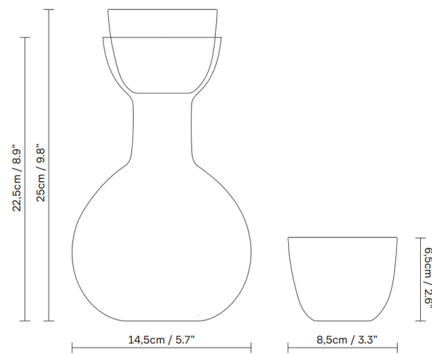

By Form & Refine

Description

Named for the pine forests where the Portugal glass industry was founded, the Pinho Carafe and Glass honors the traditional craft of glass blowing. The carafe is designed with everyday functionality in mind, with the ability to stack the included glass in the wide neck as lid. The shape of the glass is rounded to fit comfortably on the palm of your hand and is a good size for coffee, water, or even cocktails. With its thick walls, the glass is safe to use for hot or cold drinks, and is dishwasher safe.

Shown in clear

Specifications

| | |
|-------------------|---------------|
| COLOR | N/A |
| BODY FINISH | Clear |
| WATTAGE | N/A |
| DIMMER | N/A |
| DIMENSIONS | 5.7"W x 8.9"H |
| BULB | N/A |
| COUNTRY OF ORIGIN | Portugal |