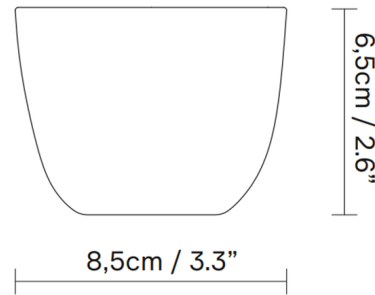

Shown in clear

Specifications

COLOR	N/A
BODY FINISH	Clear
WATTAGE	N/A
DIMMER	N/A
DIMENSIONS	3.3"W x 2.6"H
BULB	N/A
COUNTRY OF ORIGIN	Portugal

CLICK TO VIEW PRODUCT

Notes: