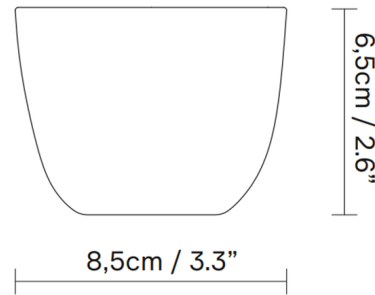

Specifications

COLOR	N/A
BODY FINISH	Clear
WATTAGE	N/A
DIMMER	N/A
DIMENSIONS	3.3"W x 2.6"H
BULB	N/A
COUNTRY OF ORIGIN	Portugal

CLICK TO VIEW PRODUCT

Notes: