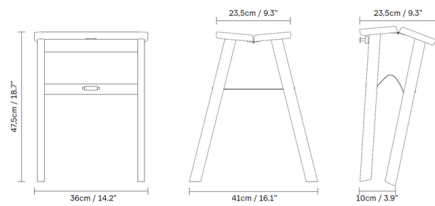

By Form & Refine

Description

The Angle Foldable Stool blends design and function into a sleek form. Multipurpose and durable, the oak frame folds for easy storage and can be hung from the wall with the include large angle brass hook. When opened, the seating sides are angled with 10 degrees towards each other for maximum seating comfort. The leather cross band underneath the seat is attached with supporting brass dowels on each side, giving the stool its final modern touch.

Shown in natural oil

Specifications

COLOR	N/A
BODY FINISH	Natural Oil
WATTAGE	N/A
DIMMER	N/A
DIMENSIONS	14.2\"W x 18.7\"H x 16.1\"D
BULB	N/A
COUNTRY OF ORIGIN	Bosnia and Herzegovina

CLICK TO VIEW PRODUCT