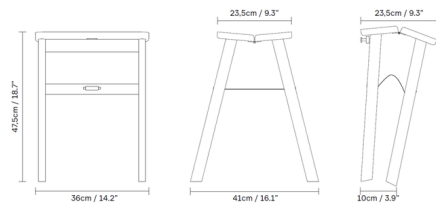

By Form & Refine

Description

The Angle Foldable Stool blends design and function into a sleek form. Multipurpose and durable, the oak frame folds for easy storage and can be hung from the wall with the include large angle brass hook. When opened, the seating sides are angled with 10 degrees towards each other for maximum seating comfort. The leather cross band underneath the seat is attached with supporting brass dowels on each side, giving the stool its final modern touch.

Shown in natural oil

Specifications

COLOR	N/A
BODY FINISH	Natural Oil
WATTAGE	N/A
DIMMER	N/A
DIMENSIONS	14.2\"W x 18.7\"H x 16.1\"D
BULB	N/A
COUNTRY OF ORIGIN	Bosnia and Herzegovina

CLICK TO VIEW PRODUCT