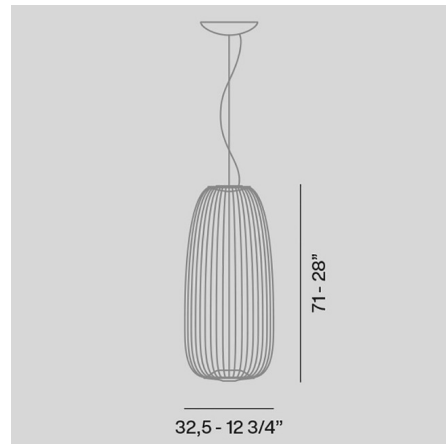

Shown in white

CLICK TO VIEW PRODUCT

Notes: