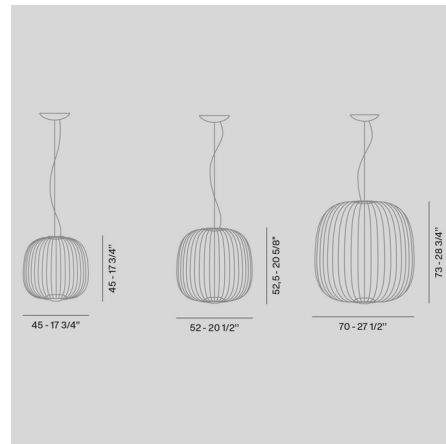

Shown in graphite

CLICK TO VIEW PRODUCT

Notes: