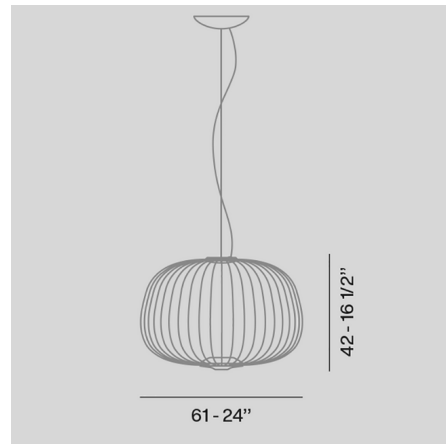

Shown in gold

CLICK TO VIEW PRODUCT

Notes: