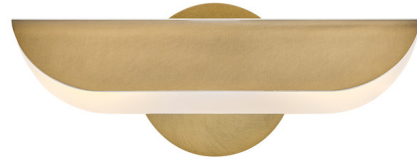

Lightology

lightology.com
866-954-4489
07-11-26

Project: _____

Company: _____

Location: _____ Fixture Type: _____

SPEC #: **HIN1478270**

Approved On: _____ Approved By: _____

Barrett Adjustable Wall Sconce By Hinkley Lighting

Description

Create a beautiful transitional accent with the Barrett Adjustable Wall Sconce's clean, minimalist design. Its ingenious, folded metal shade adjusts to add contemporary flair to your favorite dcor, effortlessly bringing a touch of elegance to your living space.

Shown in heritage brass

Specifications

COLOR	N/A
BODY FINISH	Heritage Brass
WATTAGE	10W
DIMMER	Standard 120V
DIMENSIONS	13"W x 5.5"H x 9"D
BULB NOT INCLUDED	2 x T8/Candelabra (E12)/5W/120V LED
COUNTRY OF ORIGIN	China