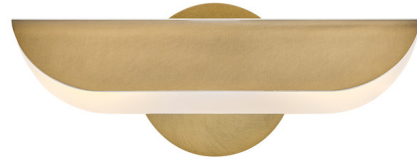

Lightology

lightology.com
866-954-4489
04-27-26

Project: _____

Company: _____

Location: _____ Fixture Type: _____

SPEC #: **HIN1478270**

Approved On: _____ Approved By: _____

Barrett Adjustable Wall Sconce By Hinkley Lighting

Description

Create a beautiful transitional accent with the Barrett Adjustable Wall Sconce's clean, minimalist design. Its ingenious, folded metal shade adjusts to add contemporary flair to your favorite dcor, effortlessly bringing a touch of elegance to your living space.

Shown in heritage brass

Specifications

COLOR	N/A
BODY FINISH	Heritage Brass
WATTAGE	10W
DIMMER	Standard 120V
DIMENSIONS	13"W x 5.5"H x 9"D
BULB NOT INCLUDED	2 x T8/Candelabra (E12)/5W/120V LED
COUNTRY OF ORIGIN	China