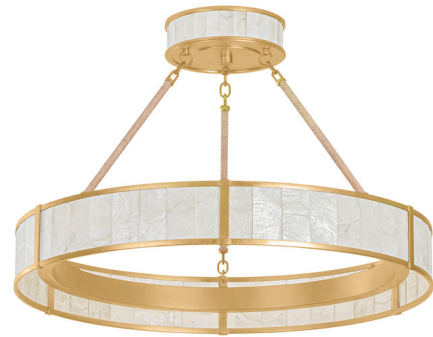

## Halcott Chandelier By Hudson Valley Lighting

### Description

The ethereal Halcott Chandelier is constructed of luminous capiz panels that recall the iridescence of mother-of-pearl. As the Vintage Gold Leaf frame brings out the natural glow, the abaca rope-wrapped suspension contributes to the coastal beauty of this fixture. Note: Due to the one-of-a-kind nature of the medium, exact colors and patterns may vary slightly from the image shown.

Shown in vintage gold leaf / capiz

### Specifications

COLOR . . . . . Capiz  
BODY FINISH . . . . . Vintage Gold Leaf  
WATTAGE . . . . . 87W  
DIMMER . . . . . Low Voltage Electronic  
DIMENSIONS . . . . . 30"W x 4.75"H  
INTEGRATED LED MODULE . . . . . 1 x LED/87W/120V LED  
COUNTRY OF ORIGIN . . . . . Philippines