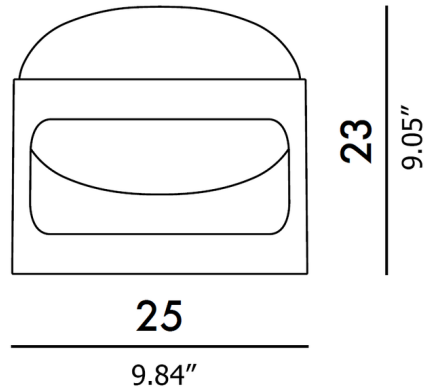

CLICK TO VIEW PRODUCT

Notes: