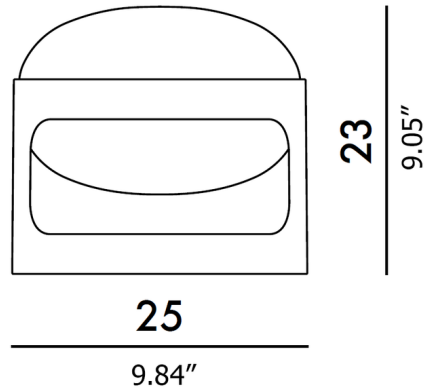

CLICK TO VIEW PRODUCT

Notes: