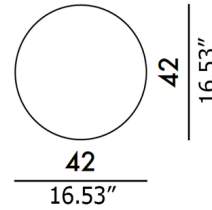

Shown in green

Specifications

COLOR	N/A
BODY FINISH	Green
WATTAGE	N/A
DIMMER	N/A
DIMENSIONS	16.54"W x 27.36"H
BULB	N/A

CLICK TO VIEW PRODUCT

Notes: