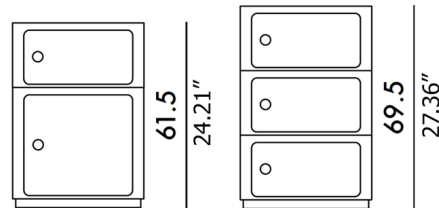

By Kartell

Description

The Componibili New Big Storage now comes with an updated look thanks to a new industrial print that enhances both quality and design. Available in a wide array of vibrant colors, this piece provides ample storage, with a choice of two or three compartments.

Shown in green

Specifications

COLOR	N/A
BODY FINISH	Green
WATTAGE	N/A
DIMMER	N/A
DIMENSIONS	16.54"W x 27.36"H
BULB	N/A

CLICK TO VIEW PRODUCT

Notes: