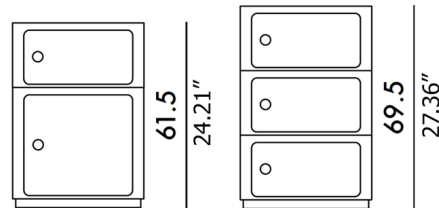

By Kartell

Description

The Componibili New Big Storage now comes with an updated look thanks to a new industrial print that enhances both quality and design. Available in a wide array of vibrant colors, this piece provides ample storage, with a choice of two or three compartments.

Shown in orange

Specifications

COLOR	N/A
BODY FINISH	Orange
WATTAGE	N/A
DIMMER	N/A
DIMENSIONS	16.54"W x 27.36"H
BULB	N/A

CLICK TO VIEW PRODUCT

Notes: