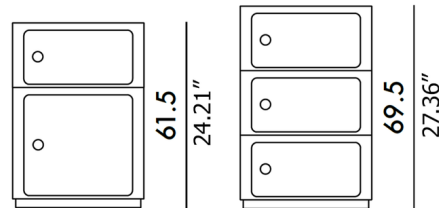

### Specifications

COLOR	N/A
BODY FINISH	Orange
WATTAGE	N/A
DIMMER	N/A
DIMENSIONS	16.54"W x 27.36"H
BULB	N/A

CLICK TO VIEW PRODUCT

Notes: