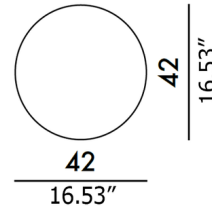

### Specifications

COLOR	N/A
BODY FINISH	Orange
WATTAGE	N/A
DIMMER	N/A
DIMENSIONS	16.54"W x 27.36"H
BULB	N/A

CLICK TO VIEW PRODUCT

Notes: