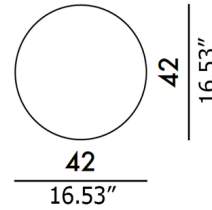

Shown in orange

Specifications

COLOR	N/A
BODY FINISH	Orange
WATTAGE	N/A
DIMMER	N/A
DIMENSIONS	16.54"W x 27.36"H
BULB	N/A

CLICK TO VIEW PRODUCT

Notes: