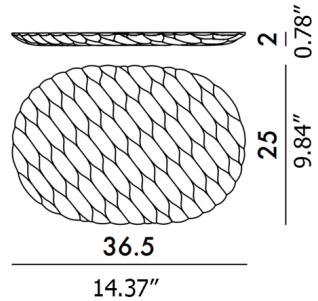

By Kartell

Description

Available in an array of vibrant patterns, the Jellies Liberty Tray infuses a practical object with playful design. The three dimensional pattern is inspired by the old-fashioned jello molds, and overlaid with four choices of Liberty print. To create these exclusive finishes, a special graphic impression technique uses a high-tech printing process to produce graphic patterns directly on the product.

Shown in moon flower / lichen pink

1578

Specifications

COLOR	N/A
BODY FINISH	Moon Flower / Lichen Pink
WATTAGE	N/A
DIMMER	N/A
DIMENSIONS	14.37"L x 9.84"W x 0.79"H
BULB	N/A

CLICK TO VIEW PRODUCT

Notes: