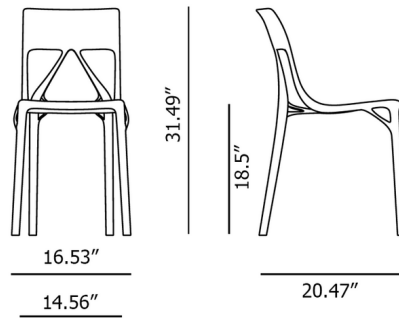

By Kartell

Description

The A.I. Lite Chair embodies the principle of less is more. The sleek frame is available in a wide array of colors, making it a versatile option that adapts easily to all kinds of homes. The design places sustainability at the forefront by utilizing a recycled thermoplastic and finishing it with a soft touch treatment. Suitable for both indoors and outdoors and stackable up to 4 chairs high.

Shown in green

Specifications

COLOR	N/A
BODY FINISH	Green
WATTAGE	N/A
DIMMER	N/A
DIMENSIONS	16.53"W x 31.5"H x 20.47"D
BULB	N/A

CLICK TO VIEW PRODUCT

Notes: