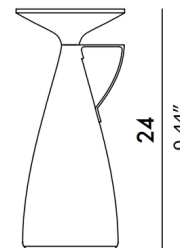

Specifications

COLOR	N/A
BODY FINISH	Copper Metal
WATTAGE	1.6W
DIMMER	Included
DIMENSIONS	4.33"W x 9.45"H
INTEGRATED LED MODULE	1 x LED/1.6W/120V LED

Technical Information

LAMP LIFE	50000 hours
LAMP COLOR	CCT Select
LUMENS/WATT	162.50
LUMINOUS FLUX	260 lumens

Shown in copper metal

3.74" 9.5
4.33" 11

CLICK TO VIEW PRODUCT

Notes: