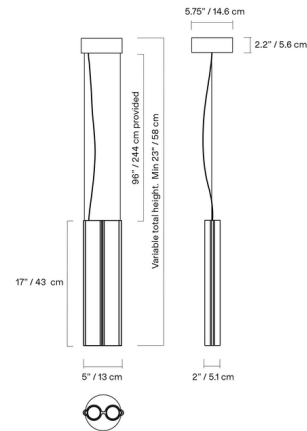

### Description

The Silo 2SB Pendant offers a theatrical but sleek look thanks to its array of extruded aluminum cylinders. Silo's curving shape creates a rhythmic expression that adds a contrast to the pendant's rigid aluminum construction. Silo is available with downlights only, or with 2 downlights and a single uplight to create a dramatic lighting effect. ELV / 0-10V dimmable.

### Specifications

COLOR	N/A
BODY FINISH	Wrinkled Dusty Pink
WATTAGE	10.6W
DIMMER	Low Voltage Electronic
DIMENSIONS	5"W x 17"H x 2"D
INTEGRATED LED MODULE	1 x LED/10.6W/120-277V LED
COUNTRY OF ORIGIN	Canada

### Technical Information

COLOR RENDERING	90 CRI
LAMP COLOR	2700K
LUMENS/WATT	28.02
LUMINOUS FLUX	297 lumens

CLICK TO VIEW PRODUCT

Notes: