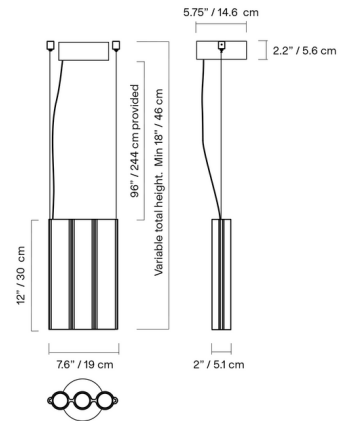

Description

The Silo 3SA Pendant offers a theatrical but sleek look thanks to its array of extruded aluminum cylinders. Silo's curving shape creates a rhythmic expression that adds a contrast to the pendant's rigid aluminum construction. Silo is available with Downlights only, or with 3 Downlights and a single Uplight in the central cylinder to create a dramatic lighting effect. ELV / 0-10V dimmable.

Specifications

COLOR	N/A
BODY FINISH	Wrinkled Dusty Pink
WATTAGE	12.7W
DIMMER	Low Voltage Electronic
DIMENSIONS	7.6"W x 12"H x 2"D
INTEGRATED LED MODULE	1 x LED/12.7W/120-277V LED
COUNTRY OF ORIGIN	Canada

Technical Information

COLOR RENDERING	90 CRI
LAMP COLOR	2700K
LUMENS/WATT	26.61
LUMINOUS FLUX	338 lumens

Shown in wrinkled dusty pink

CLICK TO VIEW PRODUCT

Notes: