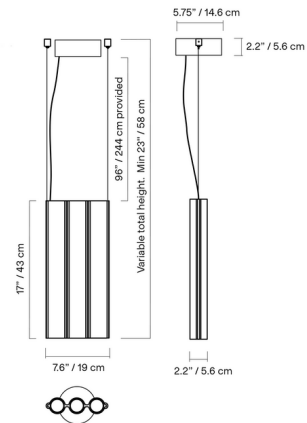

By Lambert & Fils Studio

Description

The Silo 3SB Pendant offers a theatrical but sleek look thanks to its array of extruded aluminum cylinders. Silo's curving shape creates a rhythmic expression that adds a contrast to the pendant's rigid aluminum construction. Silo is available with Downlights only, or with 3 Downlights and a single Uplight in the central cylinder to create a dramatic lighting effect. ELV / 0-10V dimmable.

Shown in textured white

Specifications

COLOR	N/A
BODY FINISH	Textured White
WATTAGE	12.7W
DIMMER	Low Voltage Electronic
DIMENSIONS	7.6"W x 17"H x 2"D
INTEGRATED LED MODULE	1 x LED/12.7W/120-277V LED
COUNTRY OF ORIGIN	Canada

Technical Information

COLOR RENDERING	90 CRI
LAMP COLOR	2700K
LUMENS/WATT	26.61
LUMINOUS FLUX	338 lumens

CLICK TO VIEW PRODUCT

Notes: