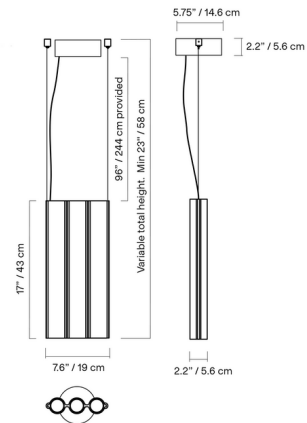

### Description

The Silo 3SB Pendant offers a theatrical but sleek look thanks to its array of extruded aluminum cylinders. Silo's curving shape creates a rhythmic expression that adds a contrast to the pendant's rigid aluminum construction. Silo is available with Downlights only, or with 3 Downlights and a single Uplight in the central cylinder to create a dramatic lighting effect. ELV / 0-10V dimmable.

### Specifications

COLOR	N/A
BODY FINISH	Textured White
WATTAGE	12.7W
DIMMER	Low Voltage Electronic
DIMENSIONS	7.6"W x 17"H x 2"D
INTEGRATED LED MODULE	1 x LED/12.7W/120-277V LED
COUNTRY OF ORIGIN	Canada

### Technical Information

COLOR RENDERING	90 CRI
LAMP COLOR	2700K
LUMENS/WATT	26.61
LUMINOUS FLUX	338 lumens

Shown in textured white

CLICK TO VIEW PRODUCT

Notes: