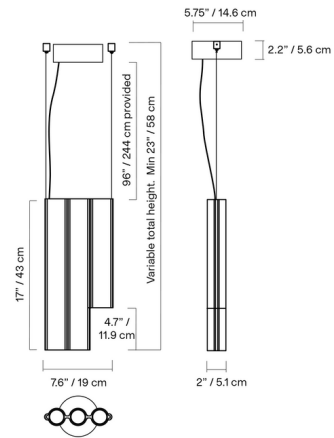

### Specifications

COLOR	N/A
BODY FINISH	Glossy Oxblood
WATTAGE	12.7W
DIMMER	Low Voltage Electronic
DIMENSIONS	7.6"W x 17"H x 2"D
INTEGRATED LED MODULE	1 x LED/12.7W/120-277V LED
COUNTRY OF ORIGIN	Canada

### Technical Information

COLOR RENDERING	90 CRI
LAMP COLOR	2700K
LUMENS/WATT	26.61
LUMINOUS FLUX	338 lumens

Shown in glossy oxblood

CLICK TO VIEW PRODUCT

Notes: