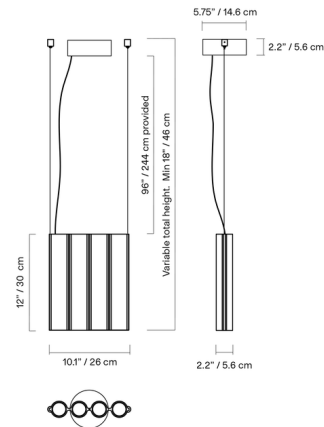

Description

The Silo 4SA Pendant offers a theatrical but sleek look thanks to its array of extruded aluminum cylinders. Silo's curving shape creates a rhythmic expression that adds a contrast to the pendant's rigid aluminum construction. Silo is available with downlights only, or with downlights and a single uplight to create a dramatic lighting effect. ELV / 0-10V dimmable.

Shown in textured aubergine

Specifications

COLOR	N/A
BODY FINISH	Textured Aubergine
WATTAGE	14.8W
DIMMER	Low Voltage Electronic
DIMENSIONS	10"W x 12"H x 2"D
INTEGRATED LED MODULE	1 x LED/14.8W/120-277V LED
COUNTRY OF ORIGIN	Canada

Technical Information

COLOR RENDERING	90 CRI
LAMP COLOR	2700K
LUMENS/WATT	31.28
LUMINOUS FLUX	463 lumens

CLICK TO VIEW PRODUCT

Notes: