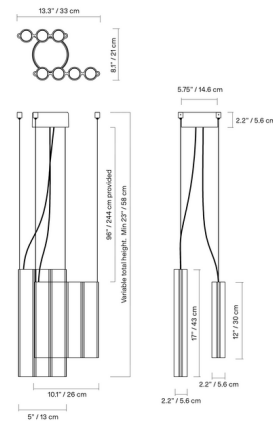

Description

The Silo 11 Multi Light Pendant offers a theatrical but sleek look thanks to its array of extruded aluminum cylinders. Silo's curving shape creates a rhythmic expression that adds a contrast to the pendant's rigid aluminum construction. In this composition, multiple pendants are suspended together to create an intriguing display. ELV / 0-10V dimmable.

Shown in textured beige

Specifications

COLOR	N/A
BODY FINISH	Textured Beige
WATTAGE	29.6W
DIMMER	Low Voltage Electronic
DIMENSIONS	13.3"W x 17"H x 8.1"D
INTEGRATED LED MODULE	1 x LED/29.6W/120-277V LED
COUNTRY OF ORIGIN	Canada

Technical Information

COLOR RENDERING	90 CRI
LAMP COLOR	2700K
LUMENS/WATT	33.72
LUMINOUS FLUX	998 lumens

CLICK TO VIEW PRODUCT

Notes: