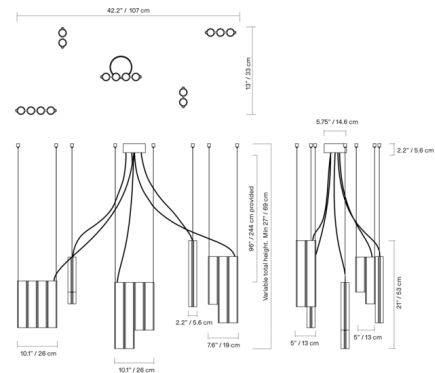

Description

The Silo 14 Multi Light Pendant offers a theatrical but sleek look thanks to its array of extruded aluminum cylinders. Silo's curving shape creates a rhythmic expression that adds a contrast to the pendant's rigid aluminum construction. In this composition, multiple pendants are suspended together to create an intriguing display. ELV / 0-10V dimmable.

Shown in midnight blue

Specifications

COLOR	N/A
BODY FINISH	Midnight Blue
WATTAGE	44.5W
DIMMER	Standard 120V
DIMENSIONS	42.2"L x 13"W x 27"H
INTEGRATED LED MODULE	1 x LED/44.5W/120-277V LED
COUNTRY OF ORIGIN	Canada

Technical Information

COLOR RENDERING	90 CRI
LAMP COLOR	2700K
LUMENS/WATT	32.16
LUMINOUS FLUX	1431 lumens

CLICK TO VIEW PRODUCT

Notes: