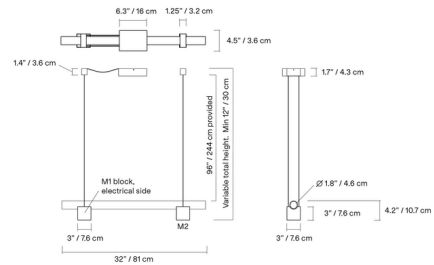

CLICK TO VIEW PRODUCT

Notes: