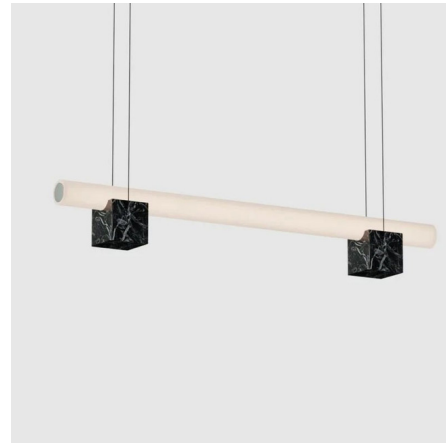

Lightology

lightology.com
866-954-4489
07-06-26

Project: _____
Company: _____
Location: _____ Fixture Type: _____
SPEC #: **LAM1479532**
Approved On: _____ Approved By: _____

Isle 01A Linear Pendant By Lambert & Fils Studio

Description

Minimal but not simplistic, the Isle 01A Linear Pendant is an ode to quiet strength. The pendant is composed of a tube of frosted glass resting atop square slabs in aluminum or marble. Suspended in mid-air like a surreal bridge, Isle offers an intriguing contrast of lightness and solidity with its pairing of materials.

Specifications

COLOR	N/A
BODY FINISH	Black Marquina
WATTAGE	24W
DIMMER	Low Voltage Electronic
DIMENSIONS	32"L x 3"W x 4.25"H
INTEGRATED LED MODULE	1 x LED/24W/120-277V LED
COUNTRY OF ORIGIN	Canada

Technical Information

LAMP LIFE	50000 hours
COLOR RENDERING	90 CRI
LAMP COLOR	2700K
LUMENS/WATT	54.75
LUMINOUS FLUX	1314 lumens

Shown in black marquina