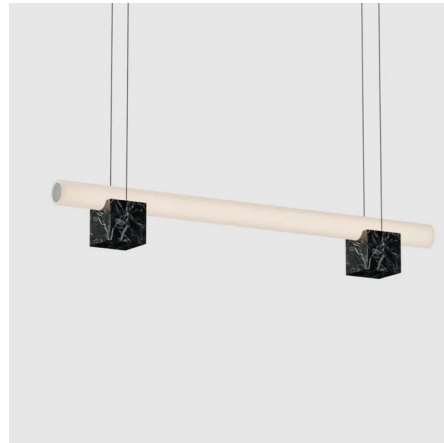

Lightology

lightology.com
866-954-4489
04-25-26

Project: _____
 Company: _____
 Location: _____ Fixture Type: _____
 SPEC #: **LAM1479532**
 Approved On: _____ Approved By: _____

Isle 01A Linear Pendant By Lambert & Fils Studio

Description

Minimal but not simplistic, the Isle 01A Linear Pendant is an ode to quiet strength. The pendant is composed of a tube of frosted glass resting atop square slabs in aluminum or marble. Suspended in mid-air like a surreal bridge, Isle offers an intriguing contrast of lightness and solidity with its pairing of materials.

Shown in black marquina

Specifications

COLOR	N/A
BODY FINISH	Black Marquina
WATTAGE	24W
DIMMER	Low Voltage Electronic
DIMENSIONS	32"L x 3"W x 4.25"H
INTEGRATED LED MODULE	1 x LED/24W/120-277V LED
COUNTRY OF ORIGIN	Canada