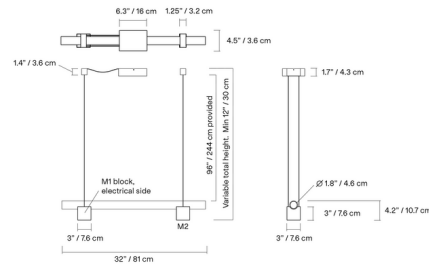

Description

Minimal but not simplistic, the Isle 01A Linear Pendant is an ode to quiet strength. The pendant is composed of a tube of frosted glass resting atop square slabs in aluminum or marble. Suspended in mid-air like a surreal bridge, Isle offers an intriguing contrast of lightness and solidity with its pairing of materials.

Shown in black marquina

Specifications

COLOR	N/A
BODY FINISH	Black Marquina
WATTAGE	24W
DIMMER	Low Voltage Electronic
DIMENSIONS	32"L x 3"W x 4.25"H
INTEGRATED LED MODULE	1 x LED/24W/120-277V LED
COUNTRY OF ORIGIN	Canada