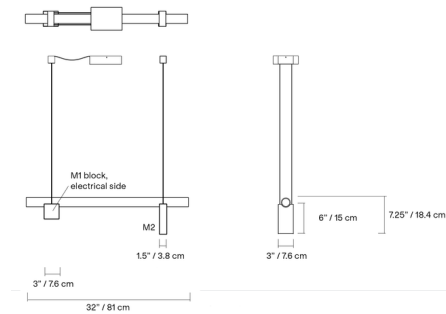

CLICK TO VIEW PRODUCT