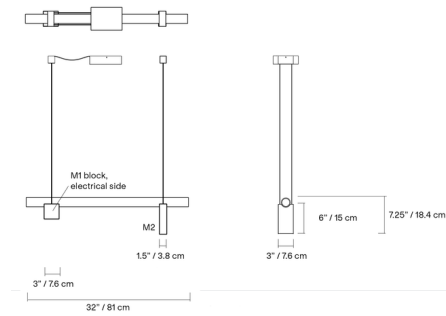

CLICK TO VIEW PRODUCT

Notes: