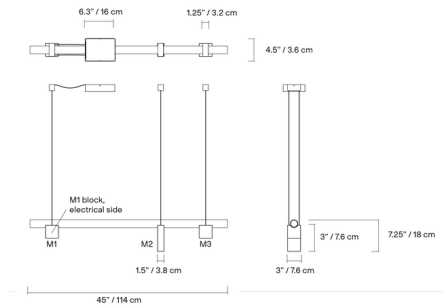

Lightology

lightology.com
866-954-4489
07-06-26

Project: _____

Company: _____

Location: _____ Fixture Type: _____

SPEC #: **LAM1479636**

Approved On: _____ Approved By: _____

Isle 02A Linear Pendant By Lambert & Fils Studio

Description

Minimal but not simplistic, the Isle 02A Linear Pendant is an ode to quiet strength. The pendant is composed of a tube of frosted glass resting atop a square and a rectangular slab in aluminum or marble. Suspended in mid-air like a surreal bridge, Isle offers an intriguing contrast of lightness and solidity with its pairing of materials.

Shown in portugal pink / red levanto

Specifications

COLOR	N/A
BODY FINISH	Portugal Pink / Red Levanto
WATTAGE	35W
DIMMER	Low Voltage Electronic
DIMENSIONS	45"L x 3"W x 4.25"H
INTEGRATED LED MODULE	1 x LED/35W/120-277V LED
COUNTRY OF ORIGIN	Canada

Technical Information

LAMP LIFE	50000 hours
COLOR RENDERING	90 CRI
LAMP COLOR	2700K
LUMENS/WATT	53.63
LUMINOUS FLUX	1877 lumens

CLICK TO VIEW PRODUCT

Notes: