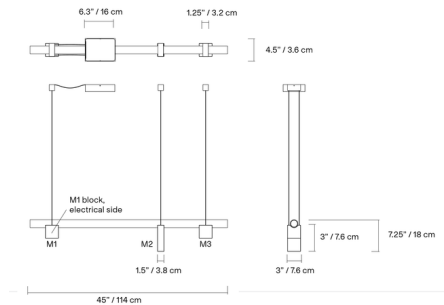

### Description

Minimal but not simplistic, the Isle 02A Linear Pendant is an ode to quiet strength. The pendant is composed of a tube of frosted glass resting atop a square and a rectangular slab in aluminum or marble. Suspended in mid-air like a surreal bridge, Isle offers an intriguing contrast of lightness and solidity with its pairing of materials.

### Specifications

COLOR	N/A
BODY FINISH	Portugal Pink / Red Levanto
WATTAGE	35W
DIMMER	Low Voltage Electronic
DIMENSIONS	45\"L x 3\"W x 4.25\"H
INTEGRATED LED MODULE	1 x LED/35W/120-277V LED
COUNTRY OF ORIGIN	Canada