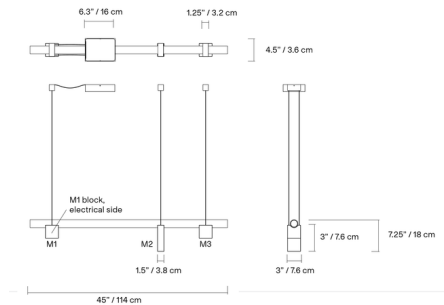

Lightology

lightology.com
866-954-4489
04-25-26

Project: _____

Company: _____

Location: _____ Fixture Type: _____

SPEC #: **LAM1479651**

Approved On: _____ Approved By: _____

Isle 02B Linear Pendant By Lambert & Fils Studio

Description

Minimal but not simplistic, the Isle 02B Linear Pendant is an ode to quiet strength. The pendant is composed of a tube of frosted glass resting atop a square and rectangular slabs in aluminum or marble. Suspended in mid-air like a surreal bridge, Isle offers an intriguing contrast of lightness and solidity with its pairing of materials.

Shown in black marquina / green guatemala / aluminum

Specifications

COLOR	N/A
BODY FINISH	Black Marquina / Green Guatemala / Aluminum
WATTAGE	35W
DIMMER	Low Voltage Electronic
DIMENSIONS	45"L x 3"W x 7.25"H
INTEGRATED LED MODULE	1 x LED/35W/120-277V LED
COUNTRY OF ORIGIN	Canada

Technical Information

LAMP LIFE	50000 hours
COLOR RENDERING	90 CRI
LAMP COLOR	2700K
LUMENS/WATT	53.63
LUMINOUS FLUX	1877 lumens

CLICK TO VIEW PRODUCT

Notes: