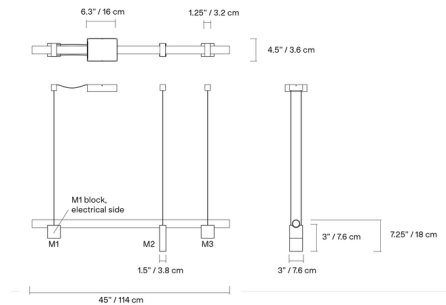

Lightology

lightology.com
866-954-4489
07-06-26

Project: _____

Company: _____

Location: _____ Fixture Type: _____

SPEC #: **LAM1479651**

Approved On: _____ Approved By: _____

Isle 02B Linear Pendant By Lambert & Fils Studio

Description

Minimal but not simplistic, the Isle 02B Linear Pendant is an ode to quiet strength. The pendant is composed of a tube of frosted glass resting atop a square and rectangular slabs in aluminum or marble. Suspended in mid-air like a surreal bridge, Isle offers an intriguing contrast of lightness and solidity with its pairing of materials.

Shown in black marquina / green guatemala / aluminum

Specifications

COLOR	N/A
BODY FINISH	Black Marquina / Green Guatemala / Aluminum
WATTAGE	35W
DIMMER	Low Voltage Electronic
DIMENSIONS	45\"L x 3\"W x 7.25\"H
INTEGRATED LED MODULE	1 x LED/35W/120-277V LED
COUNTRY OF ORIGIN	Canada

Technical Information

LAMP LIFE	50000 hours
COLOR RENDERING	90 CRI
LAMP COLOR	2700K
LUMENS/WATT	53.63
LUMINOUS FLUX	1877 lumens

CLICK TO VIEW PRODUCT

Notes: