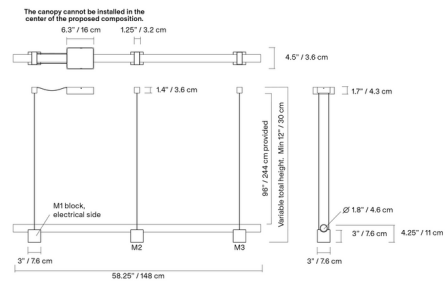

Description

Minimal but not simplistic, the Isle 03A Linear Pendant is an ode to quiet strength. The pendant is composed of a tube of frosted glass resting atop square slabs in aluminum or marble. Suspended in mid-air like a surreal bridge, Isle offers an intriguing contrast of lightness and solidity with its pairing of materials.

Shown in pink portugal / red levanto / red negrais

Specifications

COLOR	N/A
BODY FINISH	Pink Portugal / Red Levanto / Red Negrais
WATTAGE	45W
DIMMER	Low Voltage Electronic
DIMENSIONS	58.25"L x 3"W x 4.25"H
INTEGRATED LED MODULE	1 x LED/45W/120-277V LED
COUNTRY OF ORIGIN	Canada