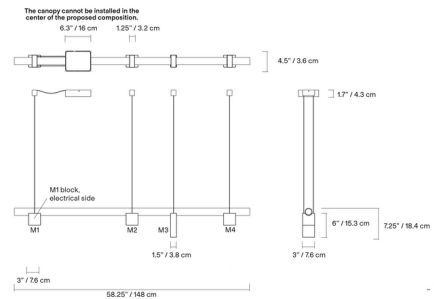

CLICK TO VIEW PRODUCT

Notes: