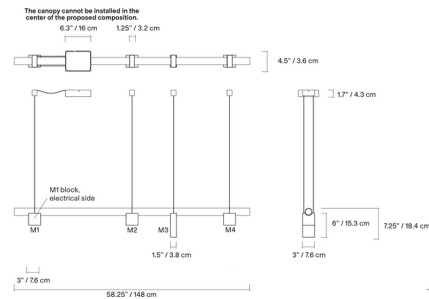

CLICK TO VIEW PRODUCT

Notes: