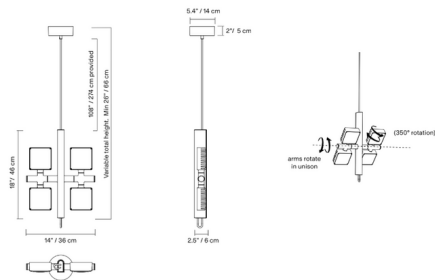

CLICK TO VIEW PRODUCT

Notes: