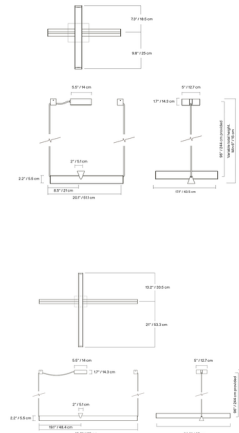

By Lambert & Fils Studio

Description

The Mile Pendant offers both direct and indirect lighting and a refined aesthetic. Mile features a pair of horizontal beams with a triangular profile arranged perpendicular to each other. Both segments of the pendant house an integrated LED light source with a frosted acrylic diffuser to direct light both upwards and downwards. The pendant's essential, minimalist expression can effortlessly complement a wide variety of decor styles.

Shown in beige

Specifications

COLOR N/A
BODY FINISH Beige
WATTAGE 19W
DIMMER 0-10V
DIMENSIONS 20.1"W x 2.2"H x 17.1"D
INTEGRATED LED MODULE 1 x LED/19W/120-277V LED
COUNTRY OF ORIGIN Canada

Technical Information