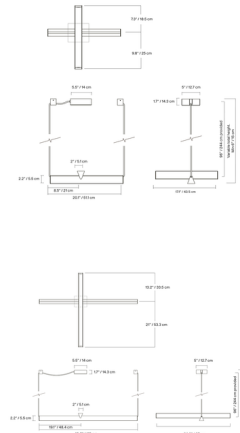

Description

The Mile Pendant offers both direct and indirect lighting and a refined aesthetic. Mile features a pair of horizontal beams with a triangular profile arranged perpendicular to each other. Both segments of the pendant house an integrated LED light source with a frosted acrylic diffuser to direct light both upwards and downwards. The pendant's essential, minimalist expression can effortlessly complement a wide variety of decor styles.

Shown in beige

Specifications

COLOR	N/A
BODY FINISH	Beige
WATTAGE	19W
DIMMER	0-10V
DIMENSIONS	20.1"W x 2.2"H x 17.1"D
INTEGRATED LED MODULE	1 x LED/19W/120-277V LED
COUNTRY OF ORIGIN	Canada

Technical Information