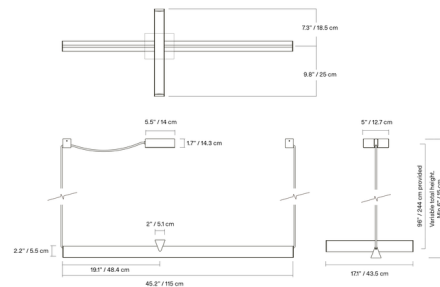

By Lambert & Fils Studio

Description

The Mile 03 Linear Pendant offers both direct and indirect lighting and a refined aesthetic. Mile features a pair of horizontal beams with a triangular profile arranged perpendicular to each other. Both segments of the pendant house an integrated LED light source with a frosted acrylic diffuser to direct light both upwards and downwards. The pendant's essential, minimalist expression can effortlessly complement a wide variety of decor styles.

Shown in aluminum

Specifications

| | |
|-----------------------|--------------------------|
| COLOR | N/A |
| BODY FINISH | Aluminum |
| WATTAGE | 31W |
| DIMMER | Low Voltage Electronic |
| DIMENSIONS | 45.2"L x 17.1"W x 2.2"H |
| INTEGRATED LED MODULE | 1 x LED/31W/120-277V LED |
| COUNTRY OF ORIGIN | Canada |