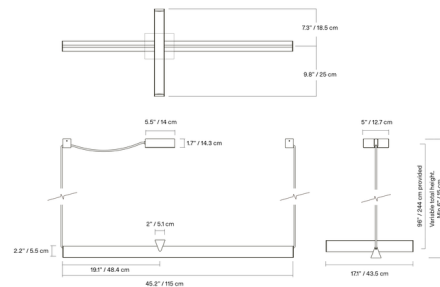

Description

The Mile 03 Linear Pendant offers both direct and indirect lighting and a refined aesthetic. Mile features a pair of horizontal beams with a triangular profile arranged perpendicular to each other. Both segments of the pendant house an integrated LED light source with a frosted acrylic diffuser to direct light both upwards and downwards. The pendant's essential, minimalist expression can effortlessly complement a wide variety of decor styles.

Shown in aluminum

Specifications

COLOR	N/A
BODY FINISH	Aluminum
WATTAGE	31W
DIMMER	Low Voltage Electronic
DIMENSIONS	45.2"L x 17.1"W x 2.2"H
INTEGRATED LED MODULE	1 x LED/31W/120-277V LED
COUNTRY OF ORIGIN	Canada