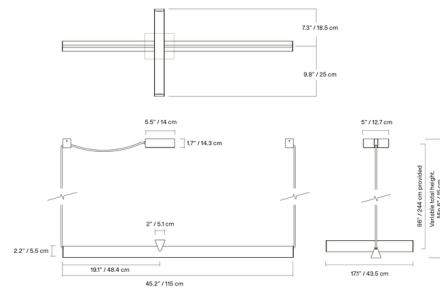

Description

The Mile 03 Linear Pendant offers both direct and indirect lighting and a refined aesthetic. Mile features a pair of horizontal beams with a triangular profile arranged perpendicular to each other. Both segments of the pendant house an integrated LED light source with a frosted acrylic diffuser to direct light both upwards and downwards. The pendant's essential, minimalist expression can effortlessly complement a wide variety of decor styles.

Shown in aluminum

Specifications

COLOR	N/A
BODY FINISH	Aluminum
WATTAGE	31W
DIMMER	Low Voltage Electronic
DIMENSIONS	45.2"L x 17.1"W x 2.2"H
INTEGRATED LED MODULE	1 x LED/31W/120-277V LED
COUNTRY OF ORIGIN	Canada