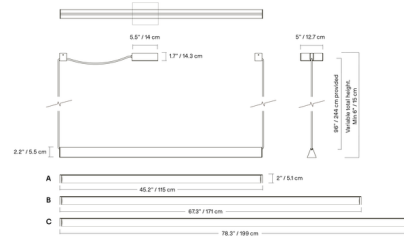

Description

The Mile 04 Linear Pendant offers direct lighting and a refined aesthetic. Mile features a triangular profile and houses an integrated LED light source with a frosted acrylic diffuser to provide warm, bright light along its length while minimizing unpleasant glare. The pendant's essential, minimalist expression can effortlessly complement a wide variety of decor styles.

Shown in green

Specifications

COLOR N/A
 BODY FINISH Green
 WATTAGE 24W
 DIMMER Low Voltage Electronic
 DIMENSIONS 45.5"L x 2"W x 2.2"H
 INTEGRATED LED MODULE 1 x LED/24W/120-277V LED
 COUNTRY OF ORIGIN Canada