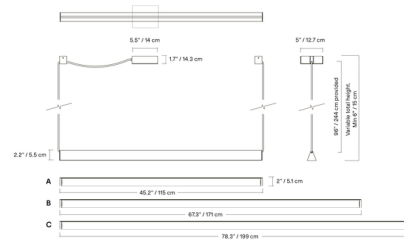

### Description

The Mile 04 Linear Pendant offers direct lighting and a refined aesthetic. Mile features a triangular profile and houses an integrated LED light source with a frosted acrylic diffuser to provide warm, bright light along its length while minimizing unpleasant glare. The pendant's essential, minimalist expression can effortlessly complement a wide variety of decor styles.

### Specifications

COLOR . . . . . N/A  
 BODY FINISH . . . . . Green  
 WATTAGE . . . . . 24W  
 DIMMER . . . . . Low Voltage Electronic  
 DIMENSIONS . . . . . 45.5"L x 2"W x 2.2"H  
 INTEGRATED LED MODULE . . . . . 1 x LED/24W/120-277V LED  
 COUNTRY OF ORIGIN . . . . . Canada