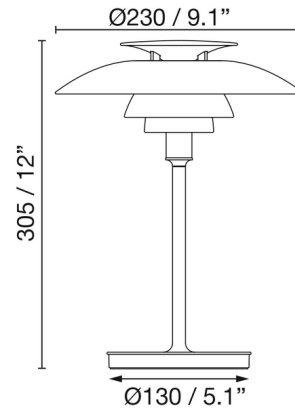

Shown in chrome / red / opal white

CLICK TO VIEW PRODUCT

Notes: