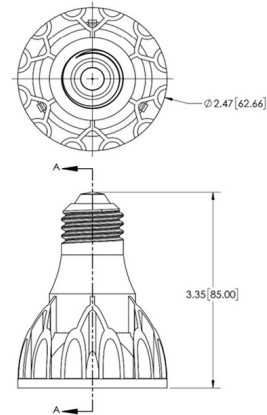

Lightology

lightology.com
866-954-4489
04-24-26

Project: _____

Company: _____

Location: _____ Fixture Type: _____

SPEC #: **SN21480134**

Approved On: _____ Approved By: _____

PAR20 Med Base 10W 120V Warm Dim 15Deg 2-PACK By SunLight2

Shown in white

Specifications

COLOR	N/A
BODY FINISH	White
WATTAGE	10W
DIMMER	Low Voltage Electronic
DIMENSIONS	2.47"W x 3.35"H
BULB INCLUDED	PAR20/Medium (E26)/10W/120V LED

Technical Information

BEAM ANGLE	15°
COLOR RENDERING	97 CRI
LAMP COLOR	3000K Warm Dim
LUMENS/WATT	70.00
LUMINOUS FLUX	700 lumens