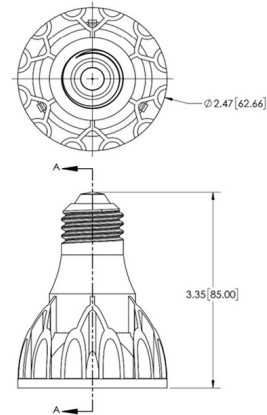

Lightology

lightology.com
866-954-4489
06-29-26

Project: _____

Company: _____

Location: _____ Fixture Type: _____

SPEC #: **SN21480134**

Approved On: _____ Approved By: _____

PAR20 Med Base 10W 120V Warm Dim 15Deg 2-PACK By SunLight2

Shown in white

Specifications

COLOR	N/A
BODY FINISH	White
WATTAGE	10W
DIMMER	Low Voltage Electronic
DIMENSIONS	2.47"W x 3.35"H
BULB INCLUDED	PAR20/Medium (E26)/10W/120V LED

Technical Information

BEAM ANGLE	15°
COLOR RENDERING	97 CRI
LAMP COLOR	3000K Warm Dim
LUMENS/WATT	70.00
LUMINOUS FLUX	700 lumens