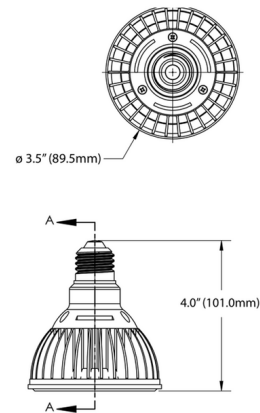

CLICK TO VIEW PRODUCT

Notes: