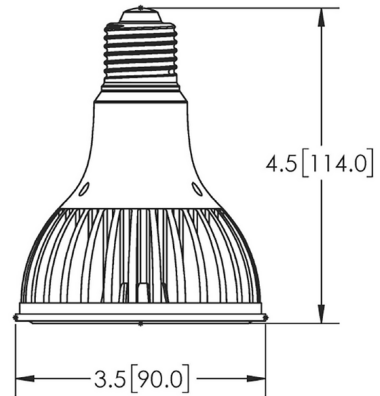

Shown in white

CLICK TO VIEW PRODUCT

Notes: