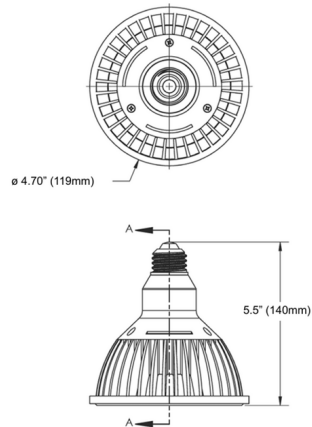

CLICK TO VIEW PRODUCT

Notes: