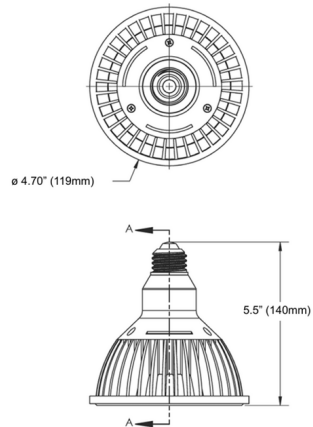

CLICK TO VIEW PRODUCT

Notes: