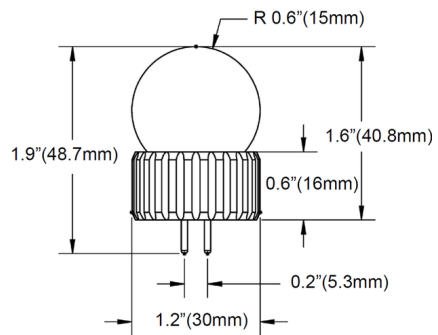

### Description

The MiniGlobe is a powerful, ultra-compact 12V LED bulb engineered for decorative and architectural lighting. Features Dim to Warm technology (3000K to 1800K), a wide 320 beam angle, and high CRI for vivid color accuracy. Perfect for pendants, chandeliers, and wall sconces. Phase dimming 100%-0.1%. Sold as a 2-pack.

### Specifications

COLOR . . . . . N/A  
BODY FINISH . . . . . White  
WATTAGE . . . . . 3.7W  
DIMMER . . . . . Low Voltage Electronic  
DIMENSIONS . . . . . 1.2"W x 1.6"H  
BULB INCLUDED . . . . . MiniGlobe/GU5.3 (bipin)/3.7W/12V LED

### Technical Information

BEAM ANGLE . . . . . 320°  
COLOR RENDERING . . . . . 96 CRI  
LAMP COLOR . . . . . 3000K Warm Dim  
LUMENS/WATT . . . . . 72.97  
LUMINOUS FLUX . . . . . 270 lumens

Shown in white