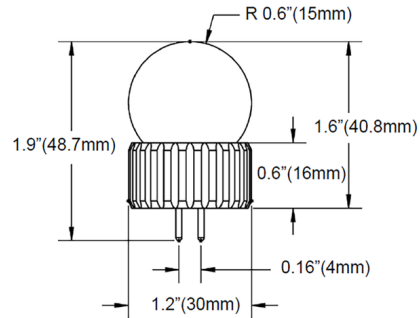

CLICK TO VIEW PRODUCT

Notes: