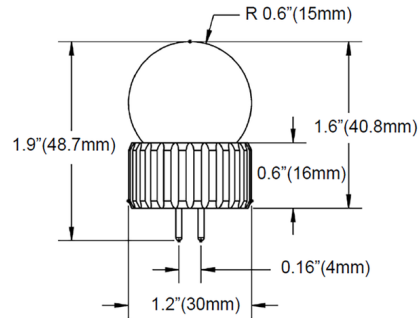

### Specifications

COLOR	N/A
BODY FINISH	White
WATTAGE	3.7W
DIMMER	Low Voltage Electronic
DIMENSIONS	1.2"W x 1.9"H
BULB INCLUDED	JC/G4 (bipin)/3.7W/12V LED

### Technical Information

BEAM ANGLE	320°
COLOR RENDERING	96 CRI
LAMP COLOR	3000K Warm Dim
LUMENS/WATT	72.97
LUMINOUS FLUX	270 lumens

Shown in white

CLICK TO VIEW PRODUCT

Notes: