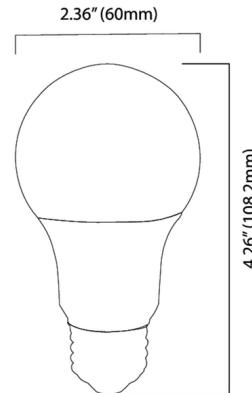

CLICK TO VIEW PRODUCT

Notes: