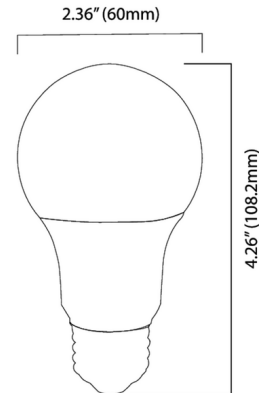

CLICK TO VIEW PRODUCT

Notes: