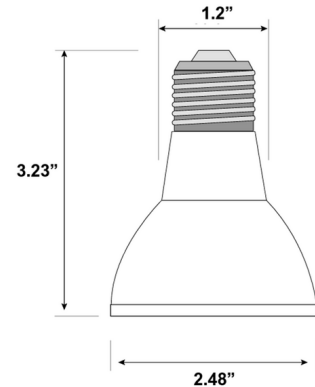

CLICK TO VIEW PRODUCT

Notes: