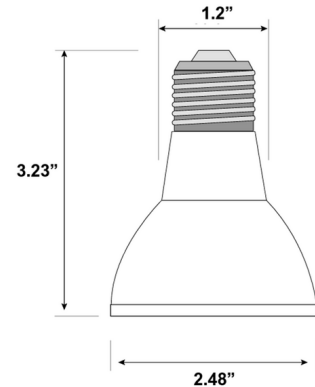

### Specifications

COLOR	N/A
BODY FINISH	White
WATTAGE	8W
DIMMER	Standard 120V
DIMENSIONS	2.48"W x 3.23"H
BULB INCLUDED	PAR20/Medium (E26)/8W/120V LED

### Technical Information

BEAM ANGLE	25°
COLOR RENDERING	90 CRI
LAMP COLOR	2700K
LUMENS/WATT	75.00
LUMINOUS FLUX	600 lumens

Shown in white

CLICK TO VIEW PRODUCT

Notes: